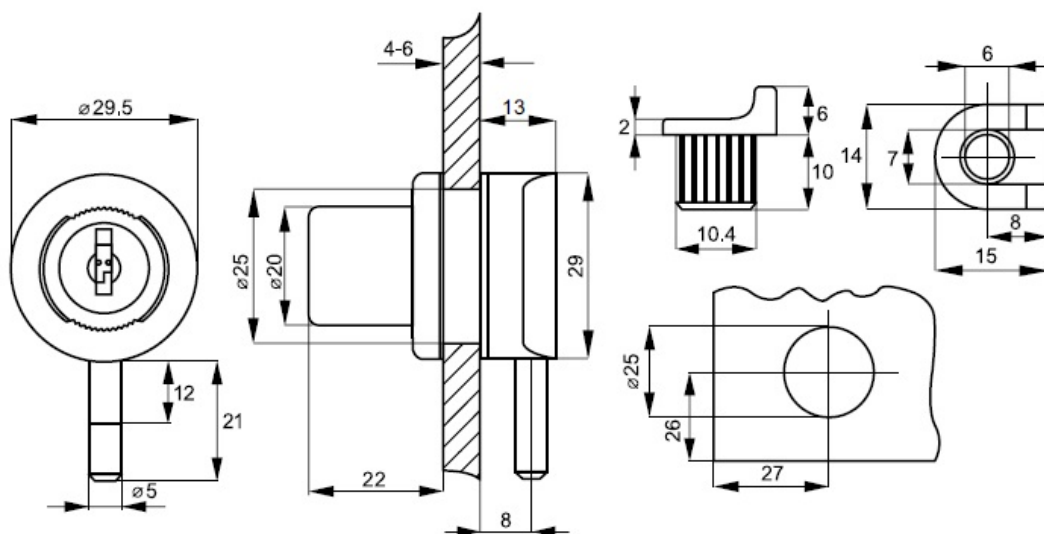

PRODUCT SHEET

Description:

Glass Door Lock MIC910S, CPL, \varnothing 25mm, Snake CK SISO, #01

Item number:

14.09.109-0

Units	Box	Carton	HS Code	Barcode
Pcs.	20	200	8301300000	
				5704866045971

SISO A/S

Mileparken 11
DK-2740 Skovlunde
Denmark
VAT: DK 24786013